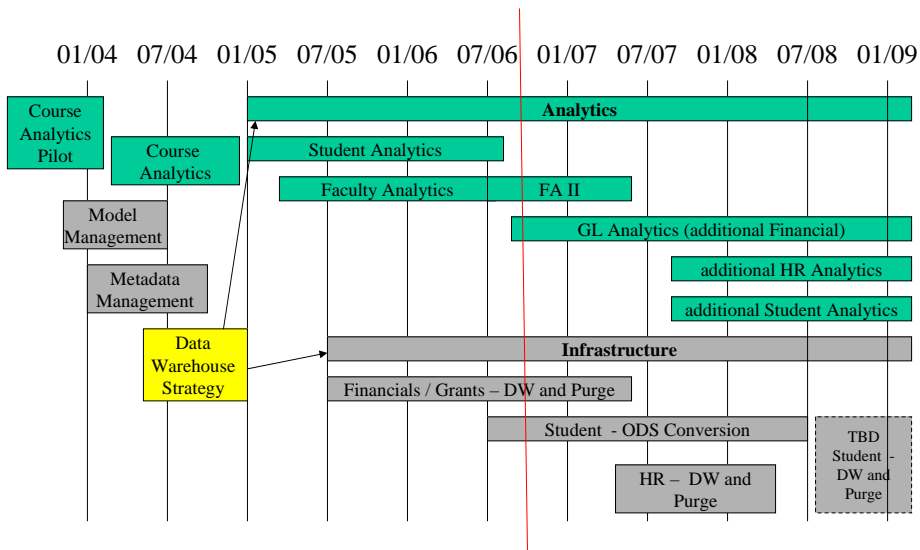

THE OHIO STATE UNIVERSITY

The Future of Data Warehousing at Ohio State

October, 2006

OSU Data Warehouse Timeline

11/30/2006

2

OSU Data Warehouse - Today

OSU Data Warehouse – The Future Fall 2008

SIS ODS HIGH-LEVEL DIAGRAM

11/30/2006

5

~ 2010

11/30/2006

6

11/30/2006

7