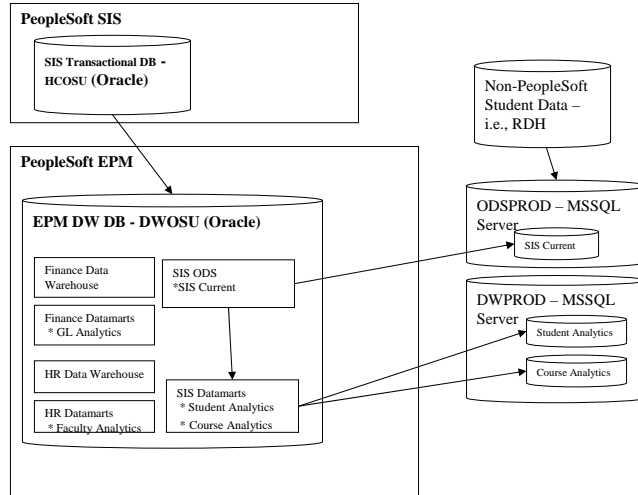

THE OHIO STATE UNIVERSITY

The Future of Data Warehousing at Ohio State

October, 2006

OSU Data Warehouse Timeline

11/30/2006

2

OSU Data Warehouse - Today

OSU Data Warehouse – The Future Fall 2008

SIS ODS HIGH-LEVEL DIAGRAM

11/30/2006

5

~ 2010

11/30/2006

6

11/30/2006

7